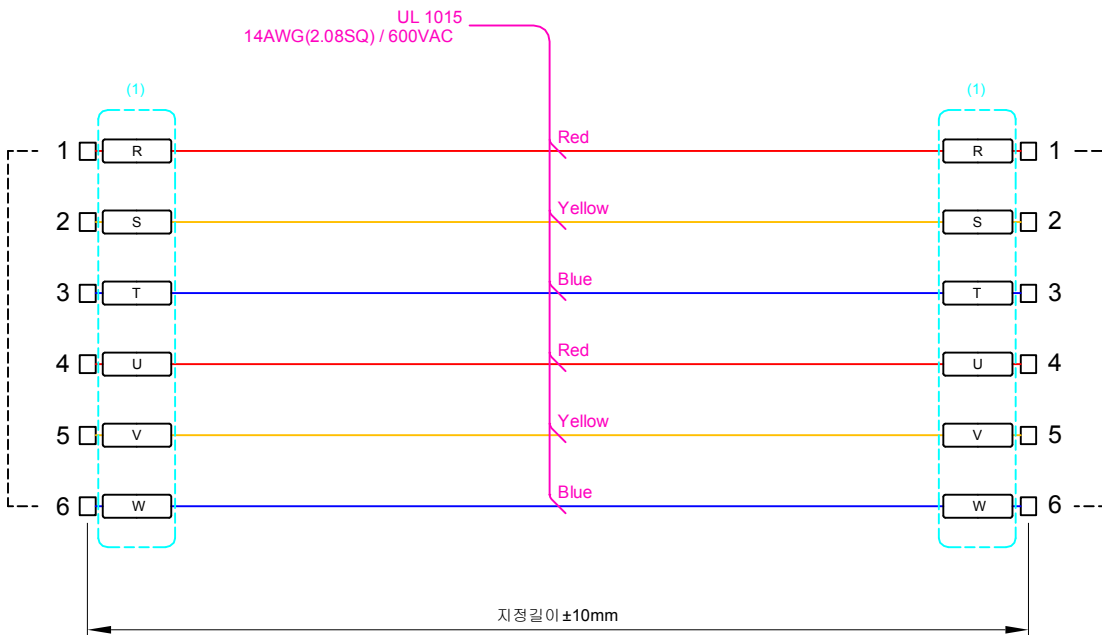

1	2		3		4		5		6		7		8	
MODEL	TM-Integral 분리형								DRAWING HISTORY					
TYPE	CPU LED, CPU LCD, CPU Modulating								REV.NO	DATE	DESCRIPTION	DSGND.	CHKD.	APRD.
DESCRIPTION	Main Power Line (0.2kW~3.7kW용)								△					
CONNECTION	Integral Unit to Terminal Block								△					
REMARK									△					

KET / 250 6M Housing
Housing : MG620048 (White)
To : Terminal

KET / 250 6F Housing
Housing : MG610049 (White)
To : Integral Unit

Notice

- 1. (1) 넘버링 튜브(열수축형)

DATE	2014. 05. 28	DWG TITLE			
DRWN.	J.D.JEON	TM-Integral 분리형 Main Power Line (0.2kW~3.7kW용)			
DSGND.	J.D.JEON	MAT. CODE NO.	DWG NO.	REV. NO.	
CHKD.		SCALE	WEIGHT	SHEET NO.	1 OF 1
APRD.		enertork			